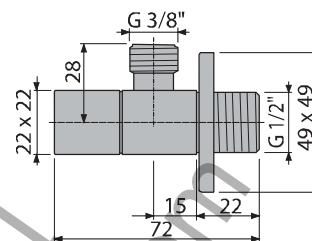

ARV002

ANGLE VALVE 1/2"X 3/8", SQUARE

Application:

- For installation on plaster
- For the connection of stand alone faucets

Features:

- Square design
- Design compatible with wash-basin trap A401
- Material: chrome-plated metal

Technical parameters:

Thread	6/4"
Hose connector	17 – 23 mm

Scope of supply:

- Valve
- Metal rosette

Logistic information:

Weight (piece)	0.177 kg
Dimensions (piece)	80x60x40 mm
Quantity (packing)	72 pcs
Quantity (pallet)	2016 ks

Order number:

Code	EAN
ARV002	8594045930894

Ташев-Галвинг ООД
www.tashev-galving.com